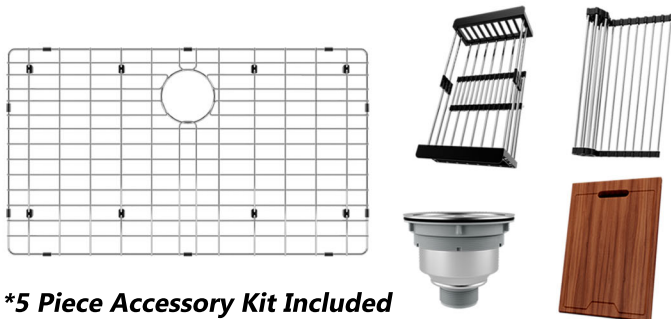

WURKSTATION

Sink Pictured: 43" WURKstation Single Bowl - SU-WURK400-18

BUILT FOR KITCHENS THAT WÜRK.

COMMERCIAL QUALITY SINK SYSTEM WITH INTEGRATED LEDGE AND 5-PIECE ACCESSORY KIT

Wurkstation 30" Dimensional Drawing Model: SU-WURK100-18

**5 Piece Accessory Kit Included*