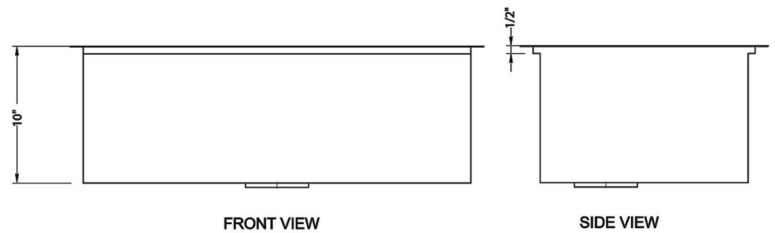

WURKSTATION

Sink Pictured: 43" WURKstation Single Bowl - SU-WURK400-18

BUILT FOR KITCHENS THAT WÜRK.

COMMERCIAL QUALITY SINK SYSTEM WITH INTEGRATED LEDGE AND 5-PIECE ACCESSORY KIT

Wurkstation 30" Dimensional Drawing Model: SU-WURK100-18