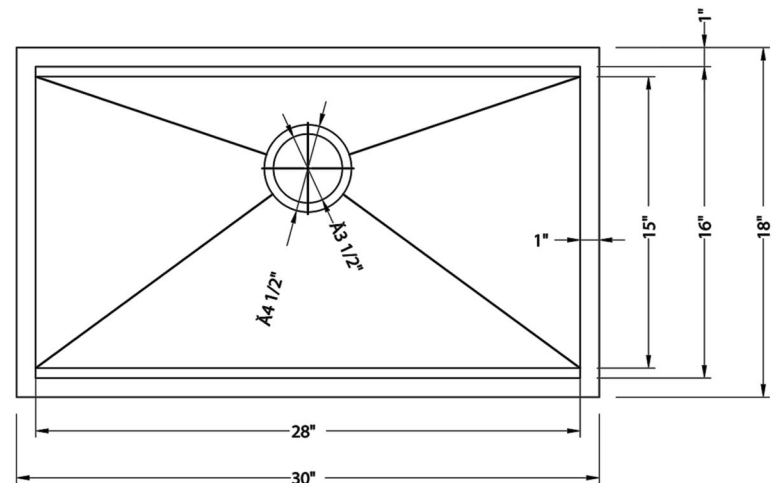

WURKSTATION

Sink Pictured: 43" WURKstation Single Bowl - SU-WURK400-18

BUILT FOR KITCHENS THAT WÜRK.

COMMERCIAL QUALITY SINK SYSTEM WITH INTEGRATED LEDGE AND 5-PIECE ACCESSORY KIT

Wurkstation 30" Dimensional Drawing Model: SU-WURK100-18