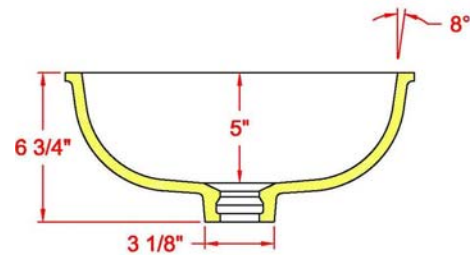

Section A-A