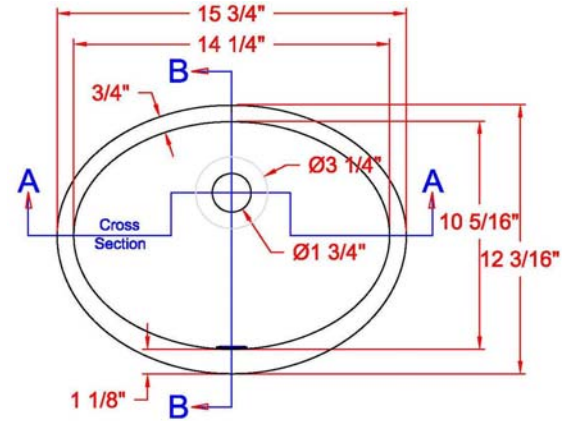

Section A-A