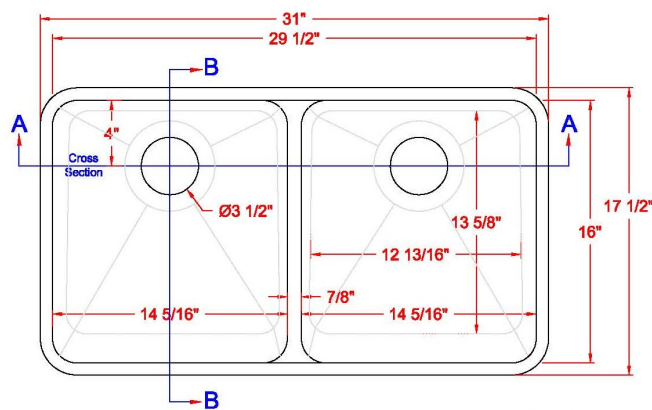

The **Gemstone** 2916-UD Universal Design double equal bowl kitchen sink provides a revolutionary seamless kitchen sink in any solid surface sheet material, acrylic, polyester or blended. The Universal Design makes this sink a great choice in any kitchen as well as ADA applicable. This sink fits well in a 36" cabinet and can be used in any home or office break room kitchen where ADA compliance or conversion may be required. The low divider in the sink adds to the sink's functionality allowing more room for pan handles and larger items. Now you can have a seamless ADA compatible double bowl kitchen sink option!

Gemstone Sinks are compatible and warranted when used with all major solid surface sheet brands with the same sheet warranties.

Gemstone supports conservation and green building practices and may contribute toward achieving LEED® building certification in commercial projects. All Gemstone Sinks use resin containing 15% post-consumer recycled content and 5.5% rapidly renewable materials.

Gemstone sinks are proudly made in the USA.

Gemstone sinks are certified by: **NAHB** (ANSI Z124.6)

UL in the US and Canada (ANSI Z124.6 & B45.0-99)

Section A-A