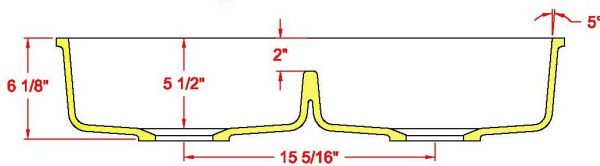

The **Gemstone** 2916-UD Universal Design double equal bowl kitchen sink provides a revolutionary seamless kitchen sink in any solid surface sheet material, acrylic, polyester or blended. The Universal Design makes this sink a great choice in any kitchen as well as ADA applicable. This sink fits well in a 36" cabinet and can be used in any home or office break room kitchen where ADA compliance or conversion may be required. The low divider in the sink adds to the sink's functionality allowing more room for pan handles and larger items. Now you can have a seamless ADA compatible double bowl kitchen sink option!

Gemstone Sinks are compatible and warranted when used with all major solid surface sheet brands with the same sheet warranties.

Gemstone supports conservation and green building practices and may contribute toward achieving LEED® building certification in commercial projects. All Gemstone Sinks use resin containing 15% post-consumer recycled content and 5.5% rapidly renewable materials.

Gemstone sinks are proudly made in the USA.

Gemstone sinks are certified by: **NAHB** (ANSI Z124.6)

UL in the US and Canada (ANSI Z124.6 & B45.0-99)

Section A-A