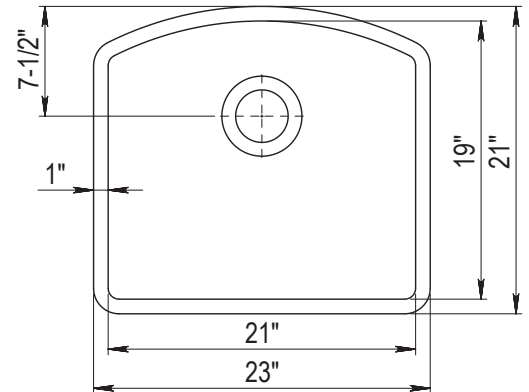

## DIMENSIONS

Specifications and dimensions are not guaranteed and are subject to change without notice.

OVERALL  
23" x 21"

BOWL  
DEPTH  
9"

DRAIN  
DIAMETER  
3-1/2"