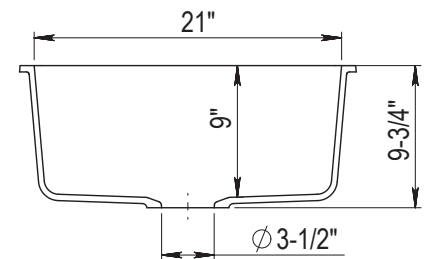

## DIMENSIONS

Specifications and dimensions are not guaranteed and are subject to change without notice.

OVERALL  
23" x 21"

BOWL  
DEPTH  
9"

DRAIN  
DIAMETER  
3-1/2"