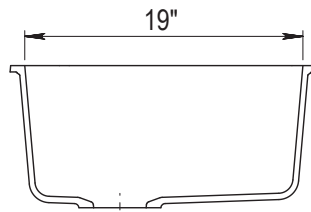

## DIMENSIONS

Specifications and dimensions are not guaranteed and are subject to change without notice.

OVERALL  
23" x 21"

BOWL  
DEPTH  
9"

DRAIN  
DIAMETER  
3-1/2"