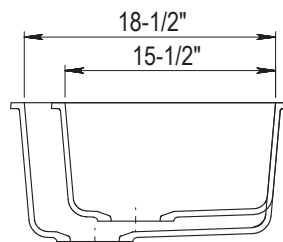

Undermount clips sold separately.
DXF cutout templates are available online.

AVAILABLE COLORS

Shown in Black

DIMENSIONS

Specifications and dimensions are not guaranteed and are subject to change without notice.

OVERALL
32" x 20½"

BOWL
DEPTH
9½" | 8"

DRAIN
DIAMETER
3-½"

JOB INFORMATION

Job Name: _____

Contact: _____

Date Specified: _____

Specifier: _____