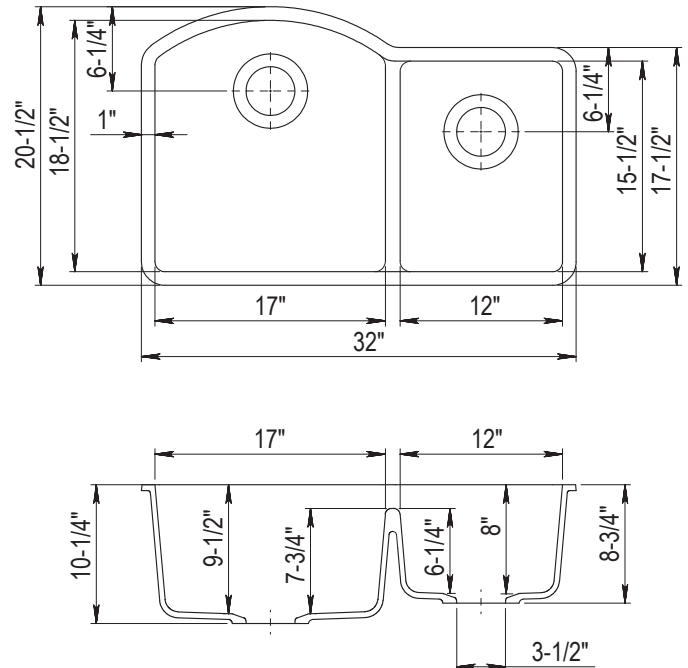

Undermount clips sold separately.
DXF cutout templates are available online.

AVAILABLE COLORS

Shown in Black

DIMENSIONS

Specifications and dimensions are not guaranteed and are subject to change without notice.

OVERALL
32" x 20½"

BOWL
DEPTH
9½" | 8"

DRAIN
DIAMETER
3-½"

JOB INFORMATION

Job Name: _____

Contact: _____

Date Specified: _____

Specifier: _____